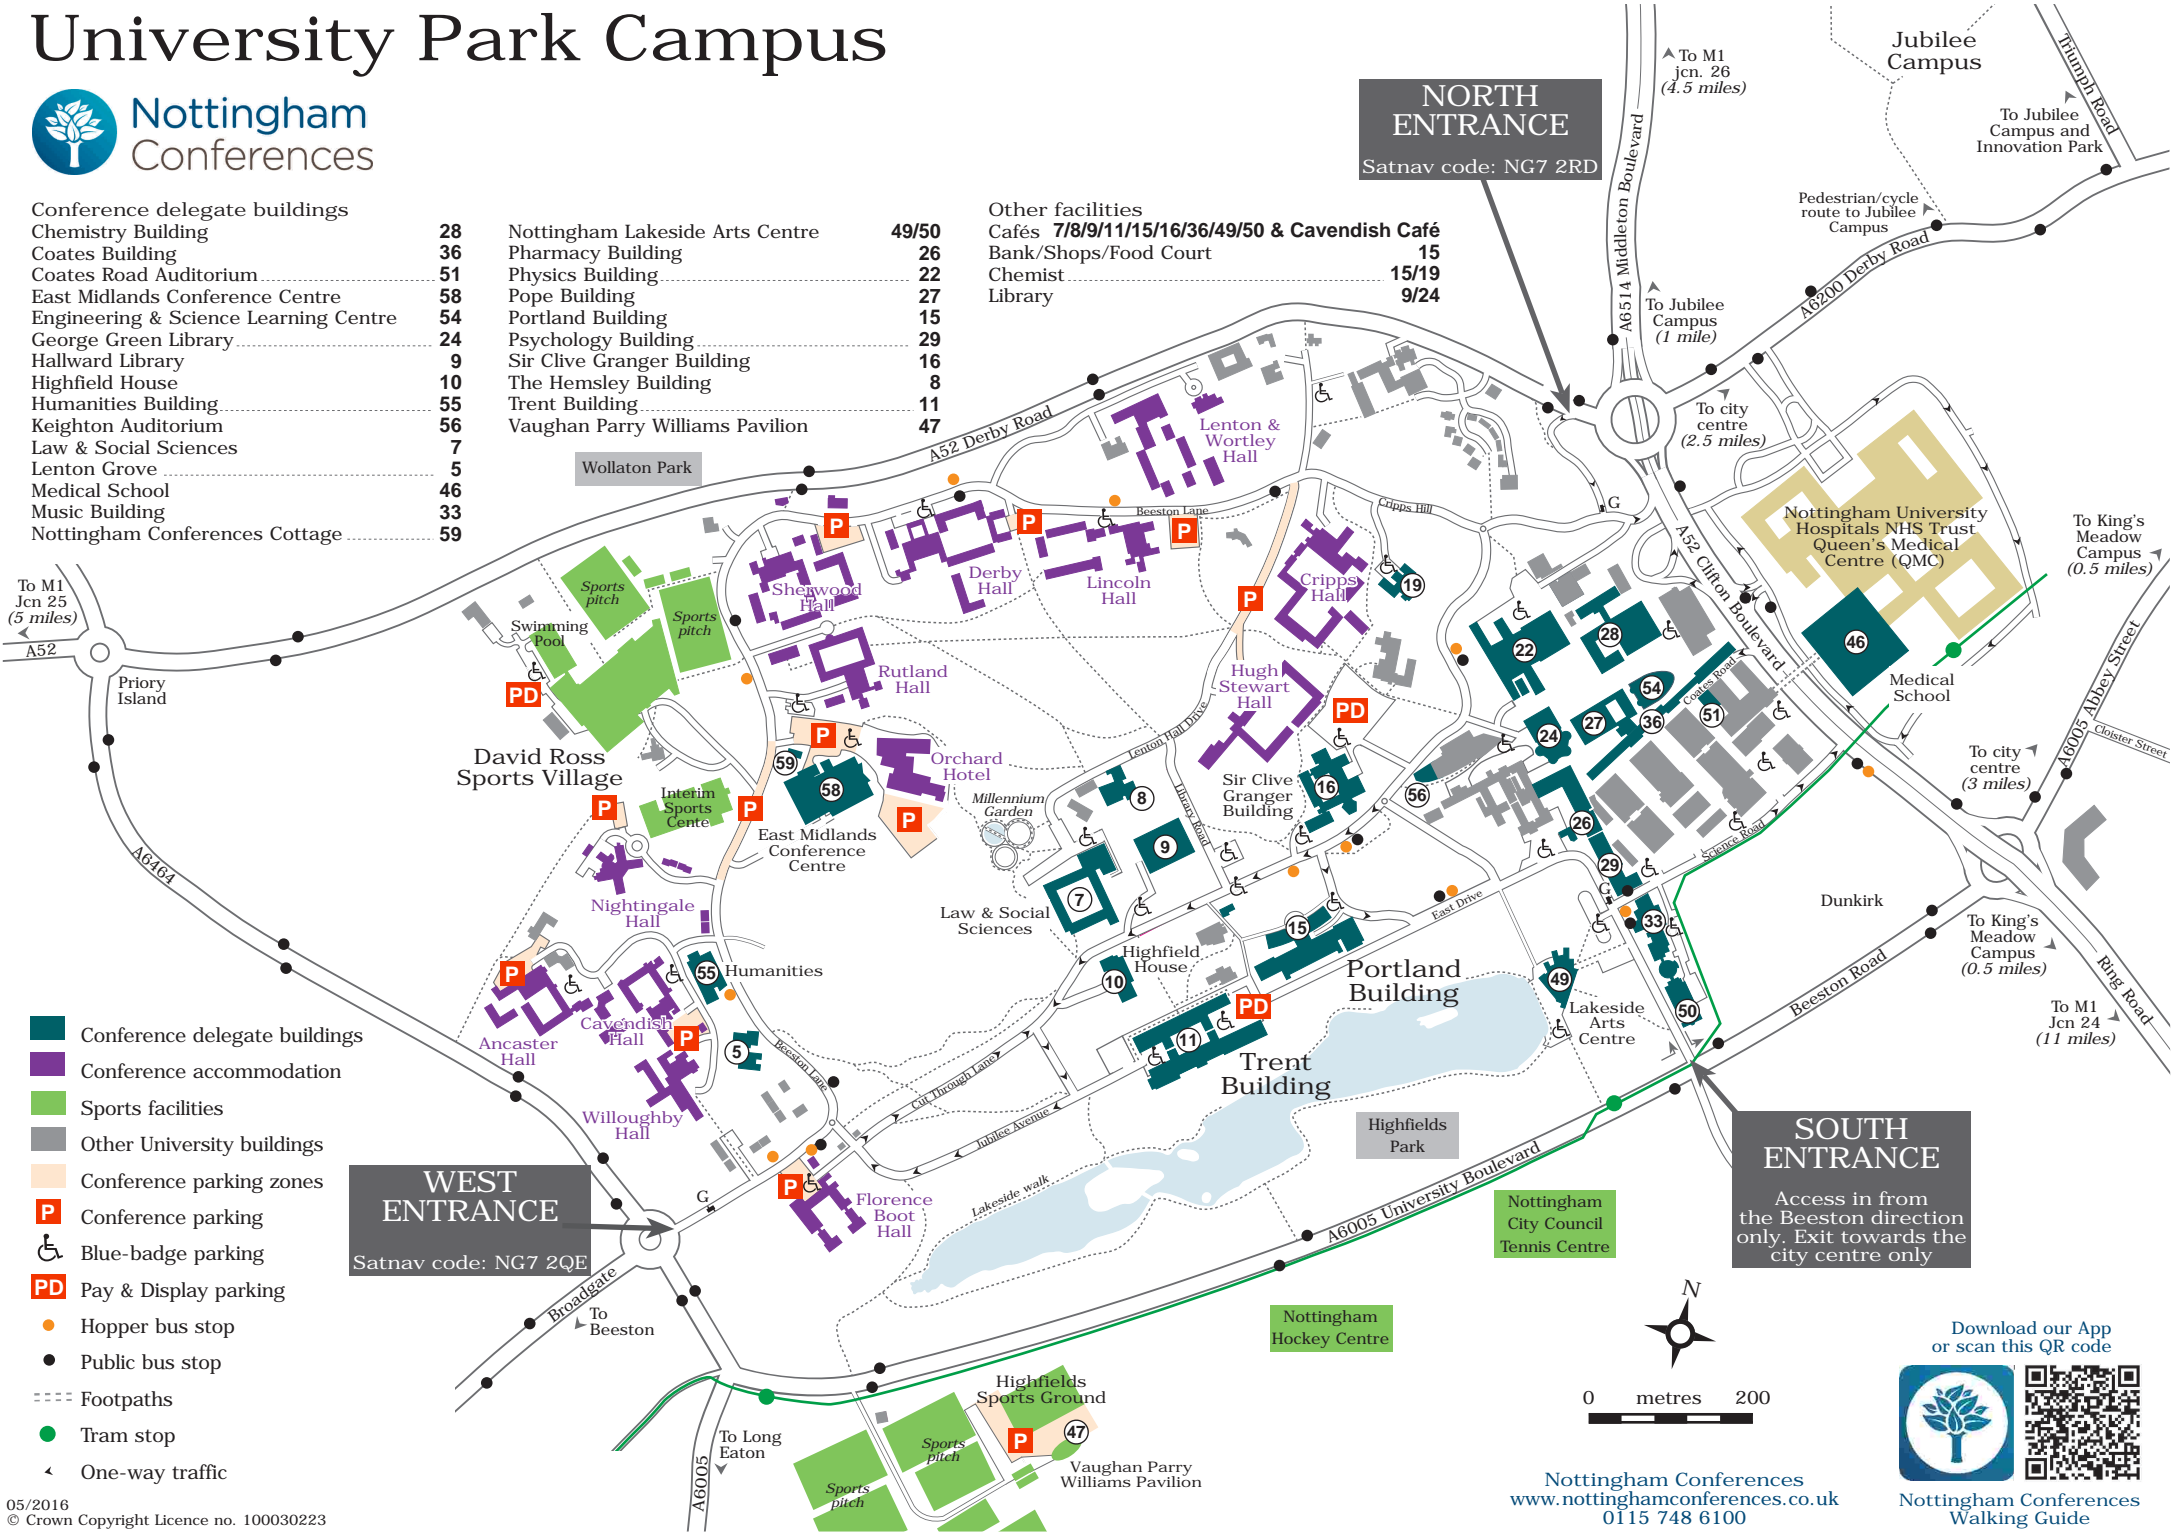

University Park Campus

Conference delegate buildings	
Chemistry Building	28
Coates Building	36
Coates Road Auditorium	51
East Midlands Conference Centre	58
Engineering & Science Learning Centre	54
George Green Library	24
Hallward Library	9
Highfield House	10
Humanities Building	55
Keighton Auditorium	56
Law & Social Sciences	7
Lenton Grove	5
Medical School	46
Music Building	33
Nottingham Conferences Cottage	59

Nottingham Lakeside Arts Centre	49/50
Pharmacy Building	26
Physics Building	22
Pope Building	27
Portland Building	15
Psychology Building	29
Sir Clive Granger Building	16
The Hemsley Building	8
Trent Building	11
Vaughan Parry Williams Pavilion	47

Other facilities	
Cafés	7/8/9/11/15/16/36/49/50 & Cavendish Café
Bank/Shops/Food Court	15
Chemist	15/19
Library	9/24

- Conference delegate buildings
- Conference accommodation
- Sports facilities
- Other University buildings
- Conference parking zones
- Conference parking
- Blue-badge parking
- Pay & Display parking
- Hopper bus stop
- Public bus stop
- Footpaths
- Tram stop
- One-way traffic

WEST ENTRANCE
Satnav code: NG7 2QE

NORTH ENTRANCE
Satnav code: NG7 2RD

SOUTH ENTRANCE
Access in from the Beeston direction only. Exit towards the city centre only

Download our App or scan this QR code

Nottingham Conferences Walking Guide