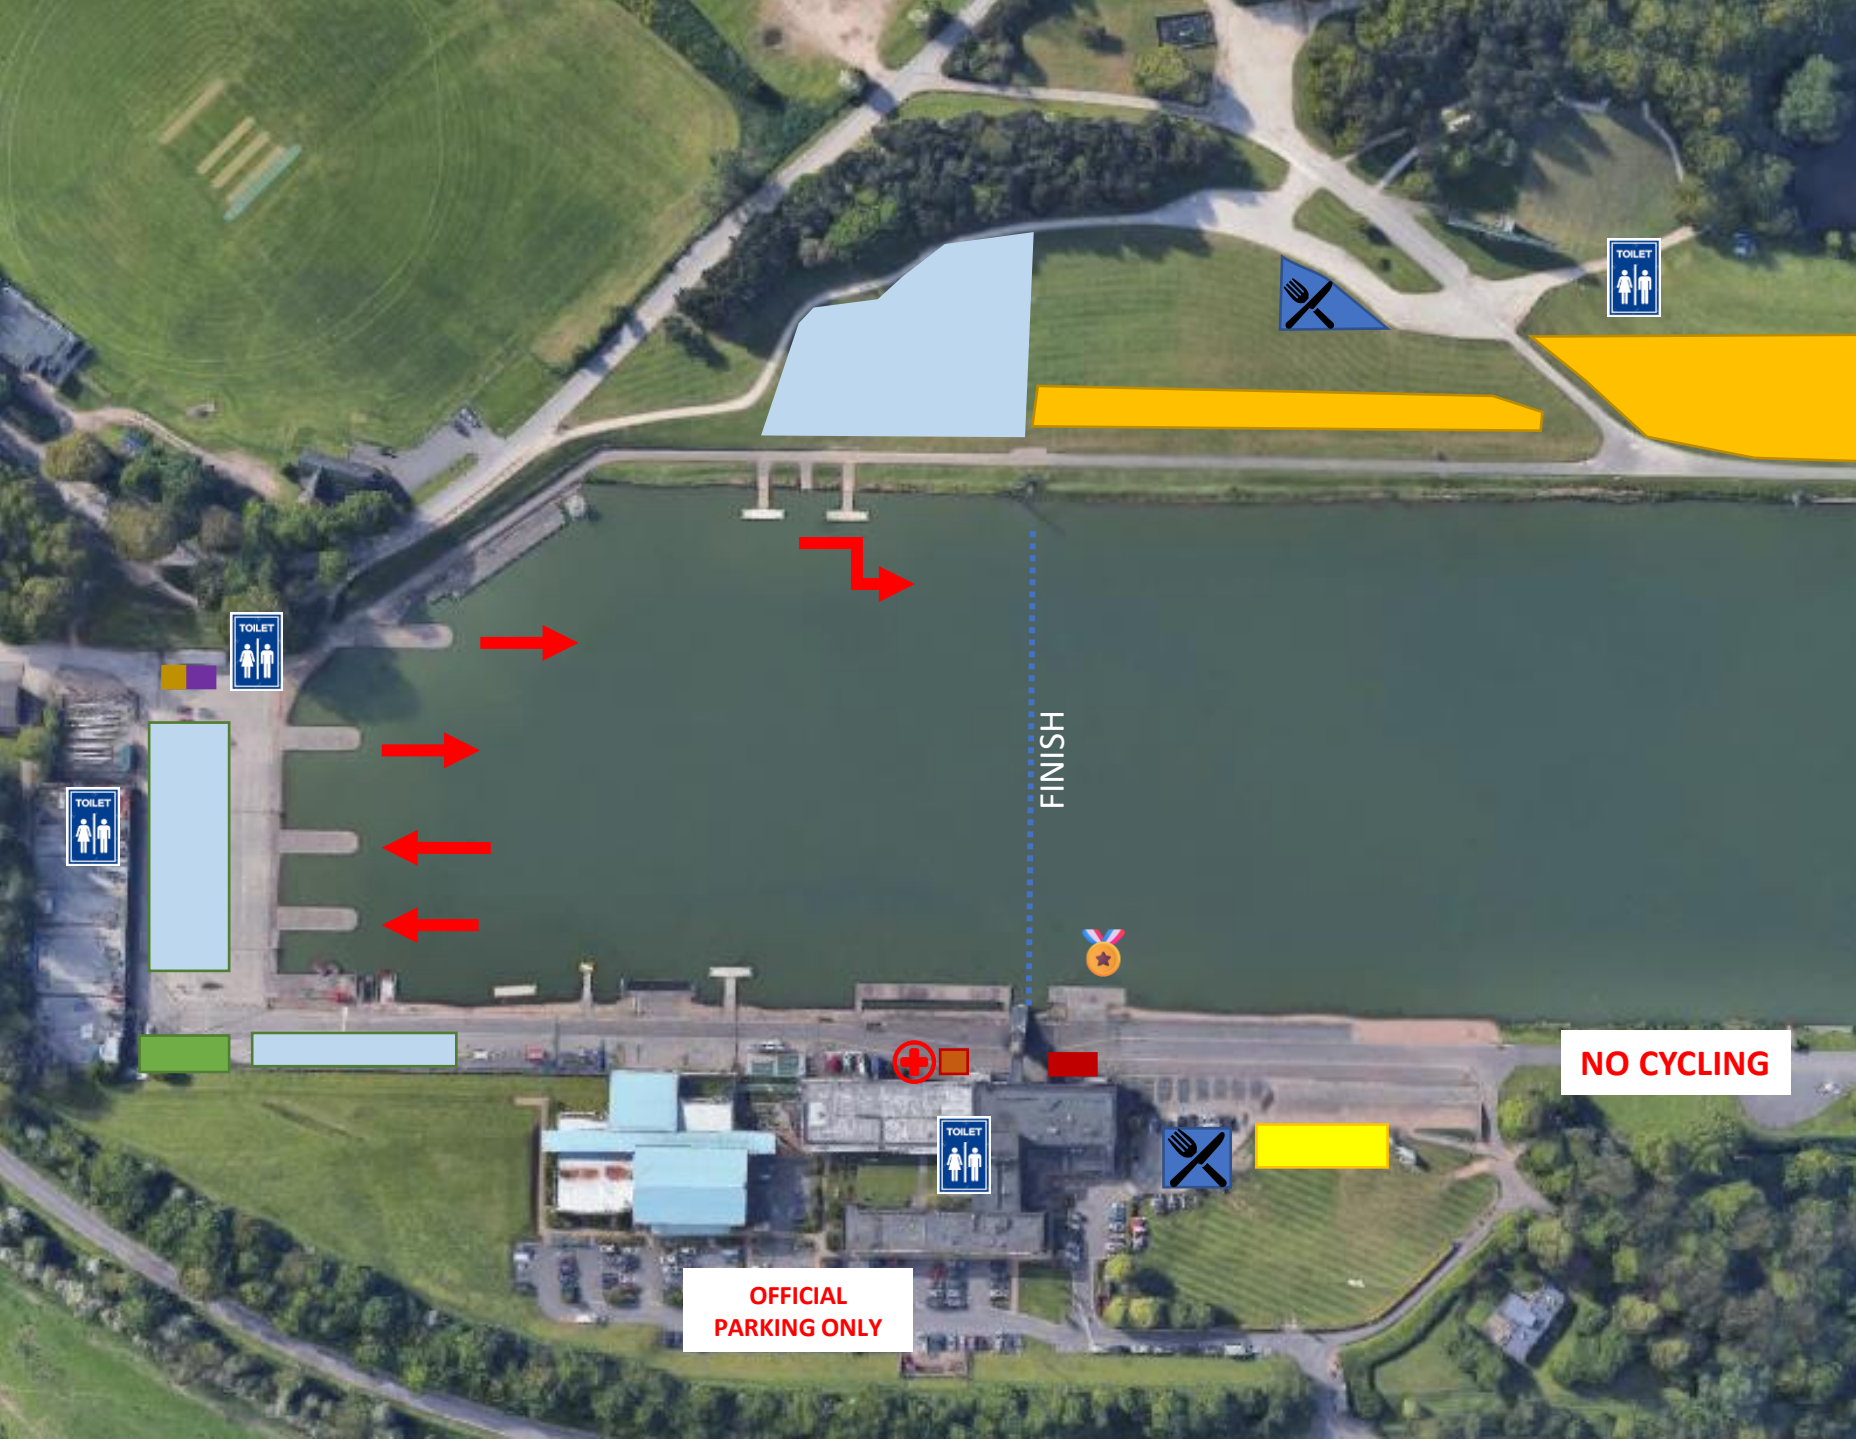

## Regatta Site Map

-  BUCS Event Office
-  Oar Repair
-  Food & Drink Outlets
-  First Aid
-  Lightweight Weigh In
-  Cox Weigh In
-  Number Collection
-  Boat Storage Area
-  Team Tent Area
-  Retail Village
-  Toilets