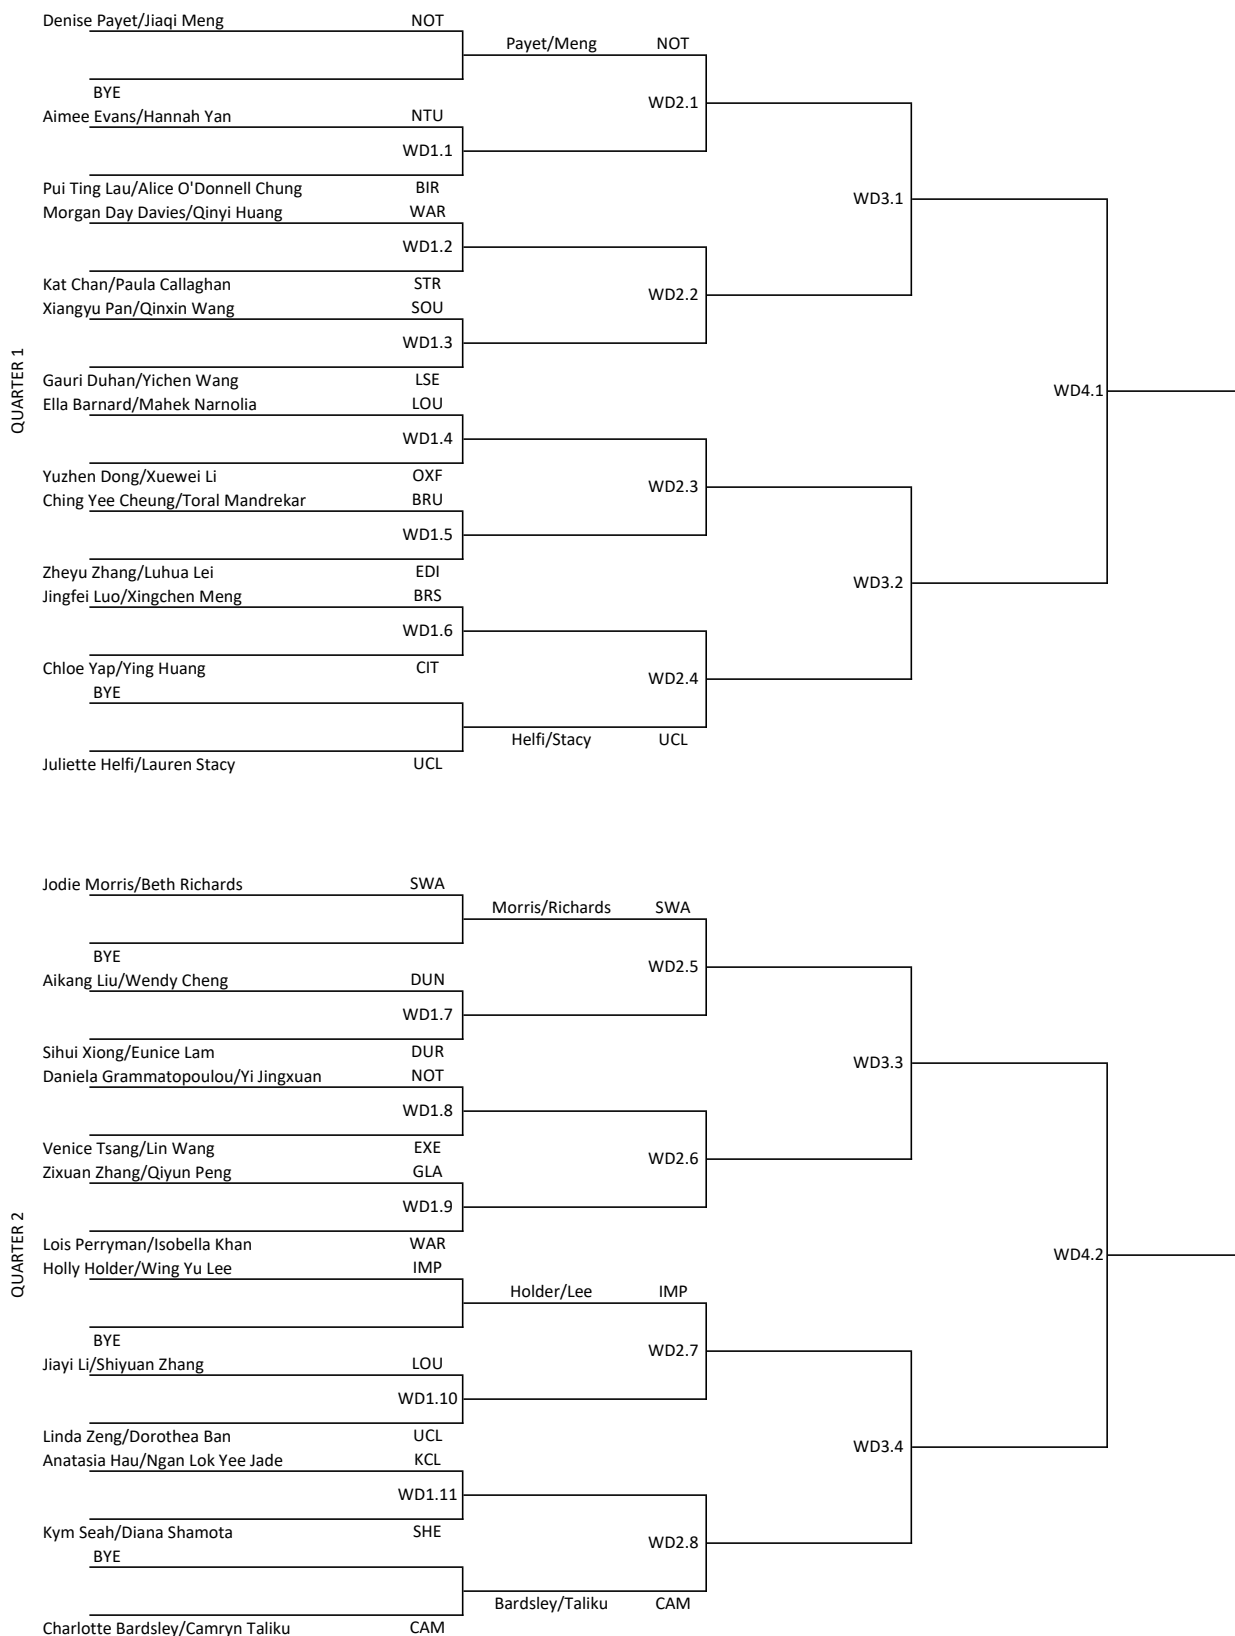

BUCS Individual Table Tennis Championships - Womens Doubles

19/20 November 2022

David Ross Sports Village, Nottingham

BUCS Individual Table Tennis Championships - Womens Doubles

19/20 November 2022

David Ross Sports Village, Nottingham

BUCS Individual Table Tennis Championships - Womens Doubles

19/20 November 2022

David Ross Sports Village, Nottingham

Final Stages

	3rd Round	Quarter Final	Semi Final	Final
1	WD3.1	WD4.1	WD5.1	WD6.1
2				
3				
4				
5	WD3.2	WD4.2		
6				
7				
8				
9	WD3.3	WD4.3		
10				
11				
12				
13	WD3.4	WD4.4		
14				
15				
16				
17	WD3.5	WD4.3	WD5.2	
18				
19				
20				
21	WD3.6	WD4.4		
22				
23				
24				
25	WD3.7	WD4.4		
26				
27				
28				
29	WD3.8	WD4.4		
30				
31				
32				