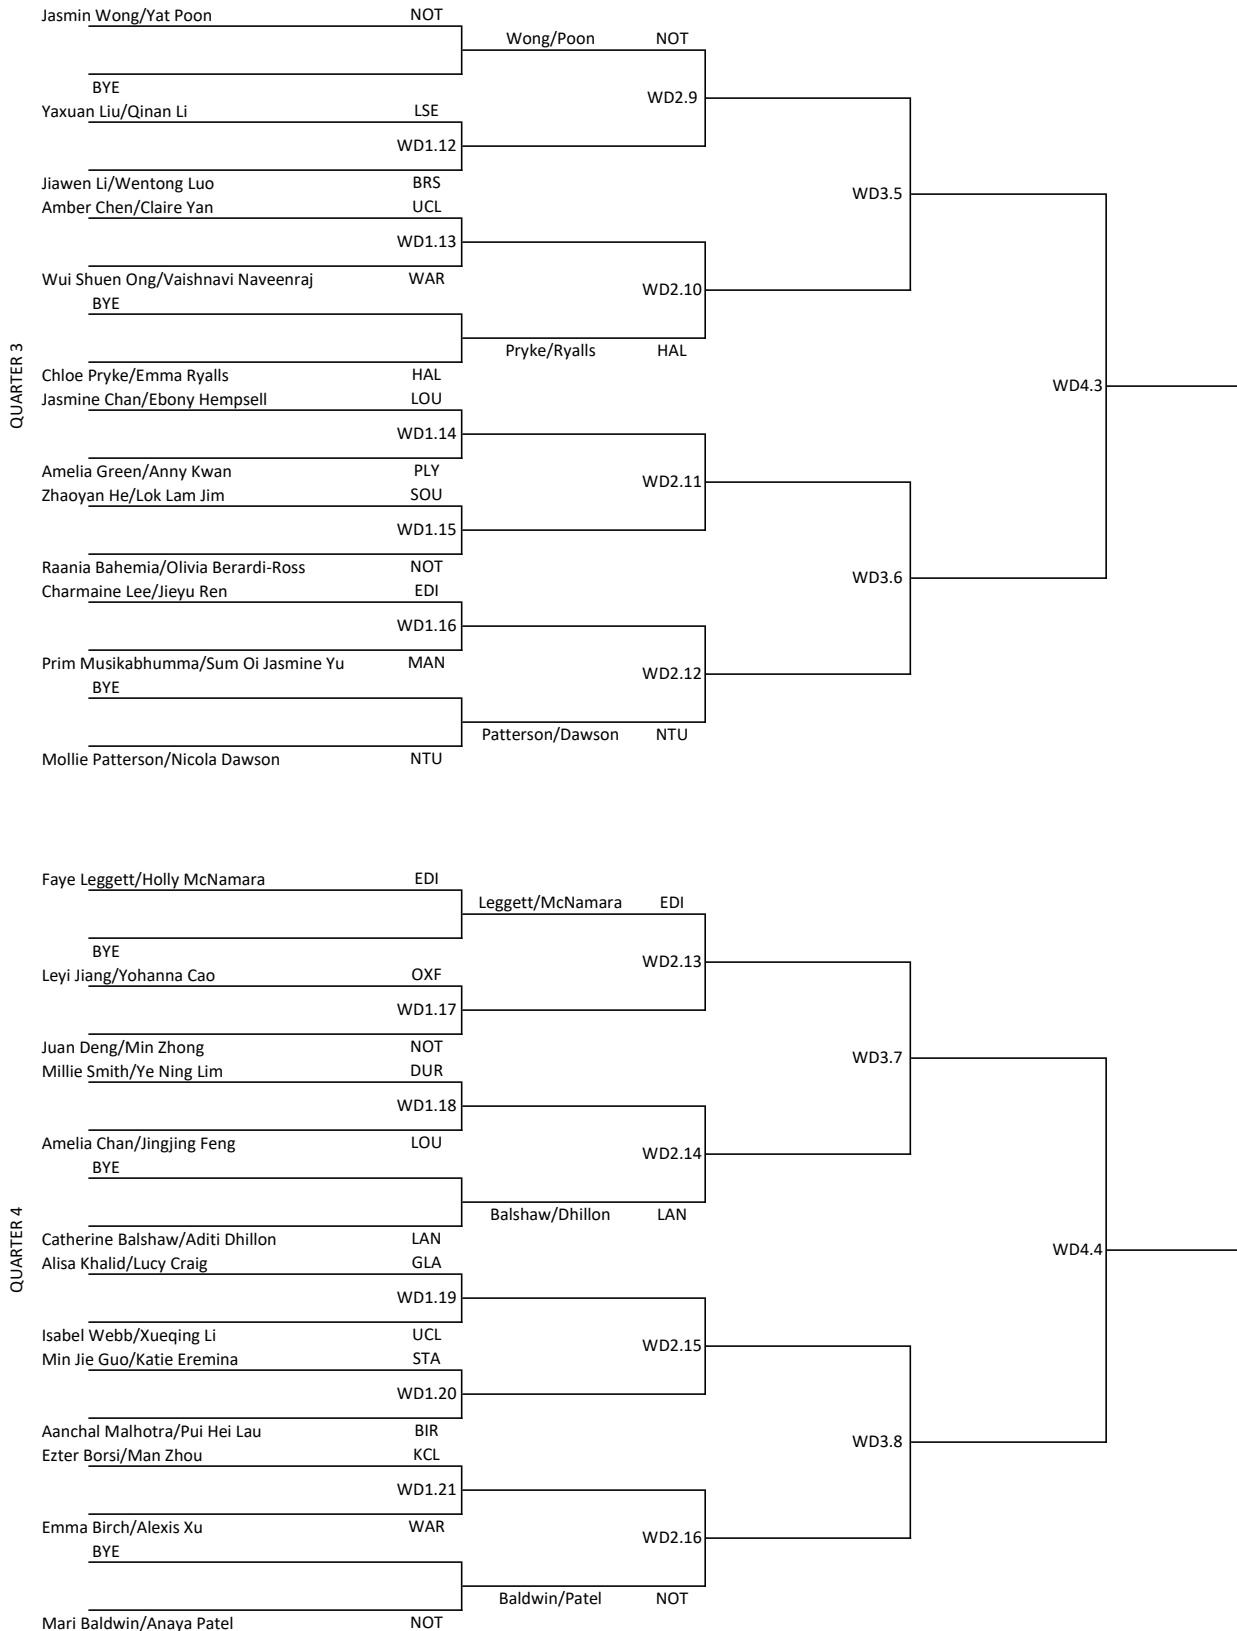

BUCS Individual Table Tennis Championships - Womens Doubles

19/20 November 2022

David Ross Sports Village, Nottingham

BUCS Individual Table Tennis Championships - Womens Doubles

19/20 November 2022

David Ross Sports Village, Nottingham

BUCS Individual Table Tennis Championships - Womens Doubles

19/20 November 2022

David Ross Sports Village, Nottingham

Final Stages

	3rd Round	Quarter Final	Semi Final	Final
1	WD3.1	WD4.1	WD5.1	WD6.1
2				
3				
4				
5	WD3.2	WD4.2		
6				
7				
8				
9	WD3.3	WD4.3		
10				
11				
12				
13	WD3.4	WD4.4		
14				
15				
16				
17	WD3.5	WD4.3	WD5.2	
18				
19				
20				
21	WD3.6	WD4.4		
22				
23				
24				
25	WD3.7	WD4.4		
26				
27				
28				
29	WD3.8	WD4.4		
30				
31				
32				