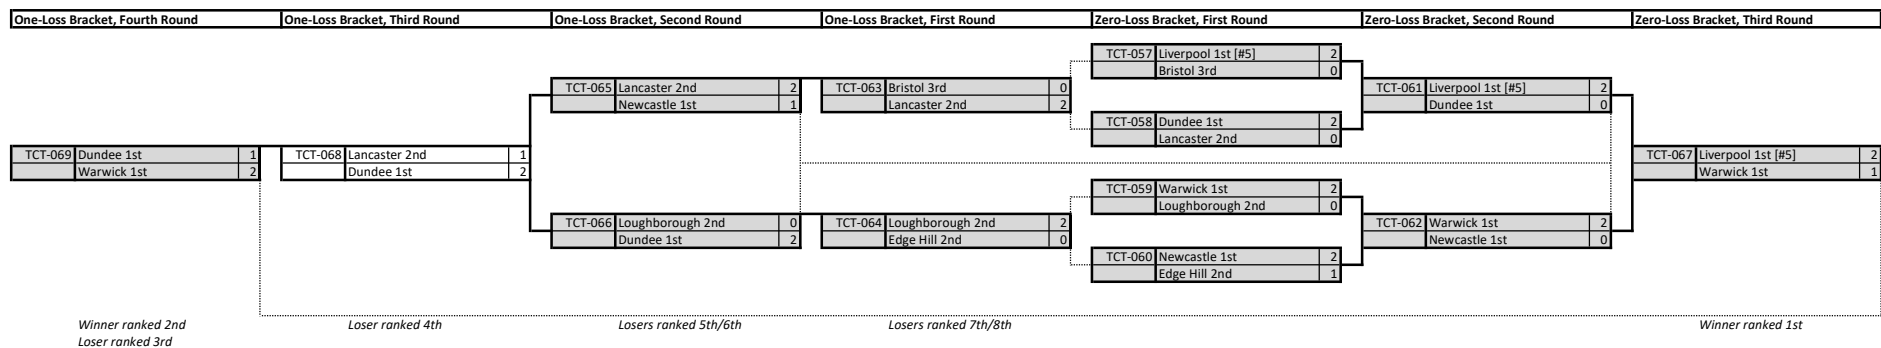

**BUCS-UPC NINE-BALL POOL
TEAM CHAMPIONSHIP / TROPHY GROUP E
2021-22**

1. Qualification
   C1 Liverpool 1st [#5]
   C2 Warwick 1st
   T1 Dundee 1st
   T2 Lancaster 2nd