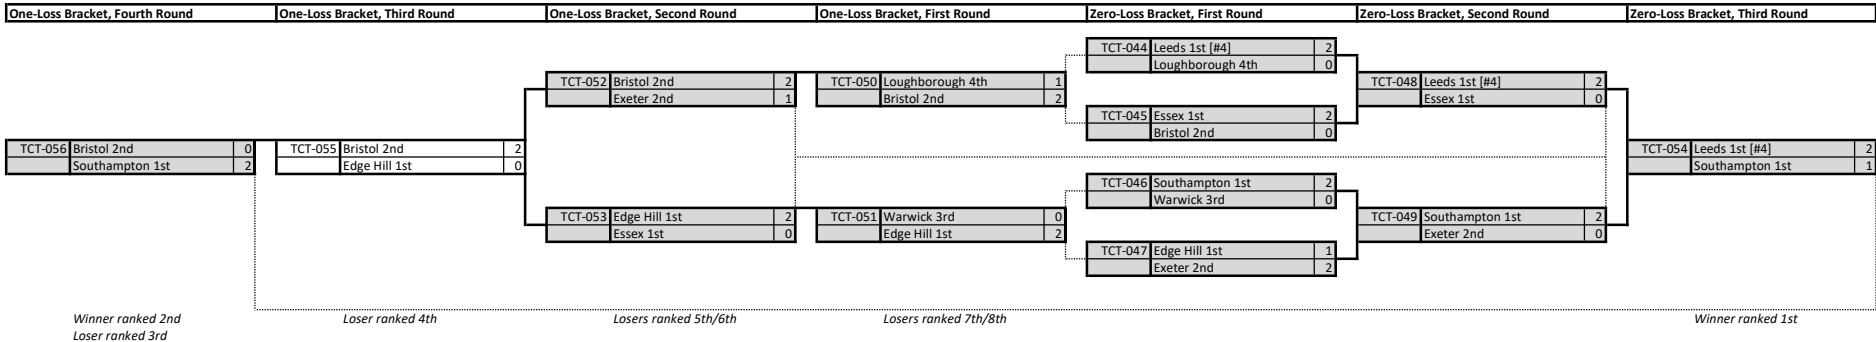

**BUCS-UPC NINE-BALL POOL
TEAM CHAMPIONSHIP / TROPHY GROUP A
2021-22**

- Qualification
 C1 Durham 1st (#1)
 C2 Bristol 1st
 T1 Oxford 1st
 T2 Birmingham 1st

**BUCS-UPC NINE-BALL POOL
TEAM CHAMPIONSHIP / TROPHY GROUP B
2021-22**

- Qualification
 C1 Man Met 1st
 C2 Exeter 1st [#2]
 T1 Loughborough 1st
 T2 UCL 1st

**BUCS-UPC NINE-BALL POOL
TEAM CHAMPIONSHIP / TROPHY GROUP D
2021-22**

- Qualification
 C1 Leeds 1st (#4)
 C2 Southampton 1st
 T1 Bristol 2nd
 T2 Edge Hill 1st