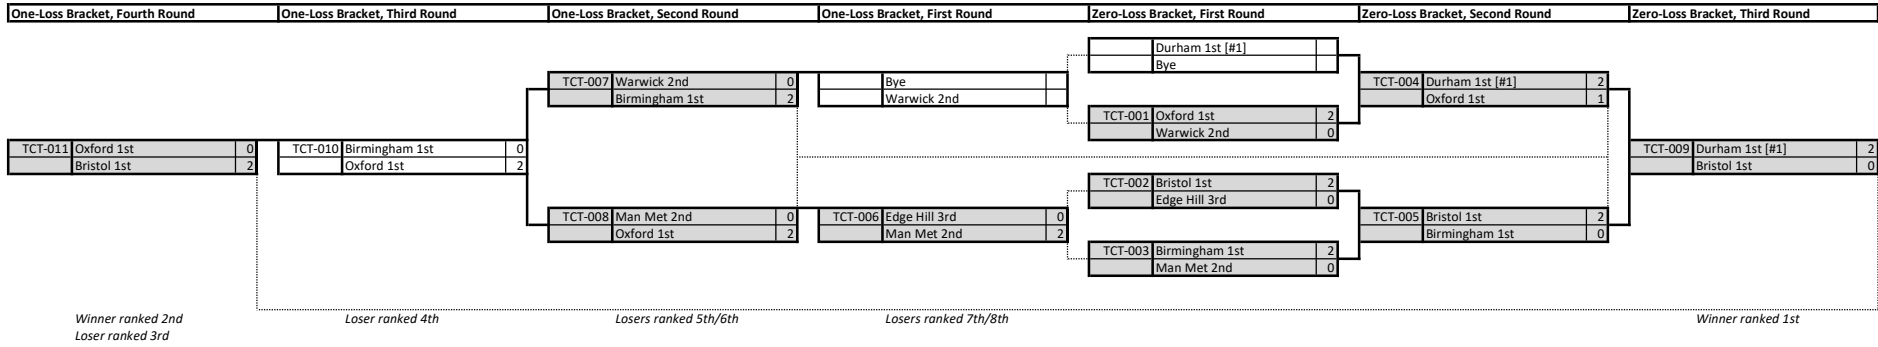

**BUCS-UPC NINE-BALL POOL
TEAM CHAMPIONSHIP / TROPHY GROUP A
2021-22**

1. Qualification
   C1 Durham 1st (#1)
   C2 Bristol 1st
   T1 Oxford 1st
   T2 Birmingham 1st