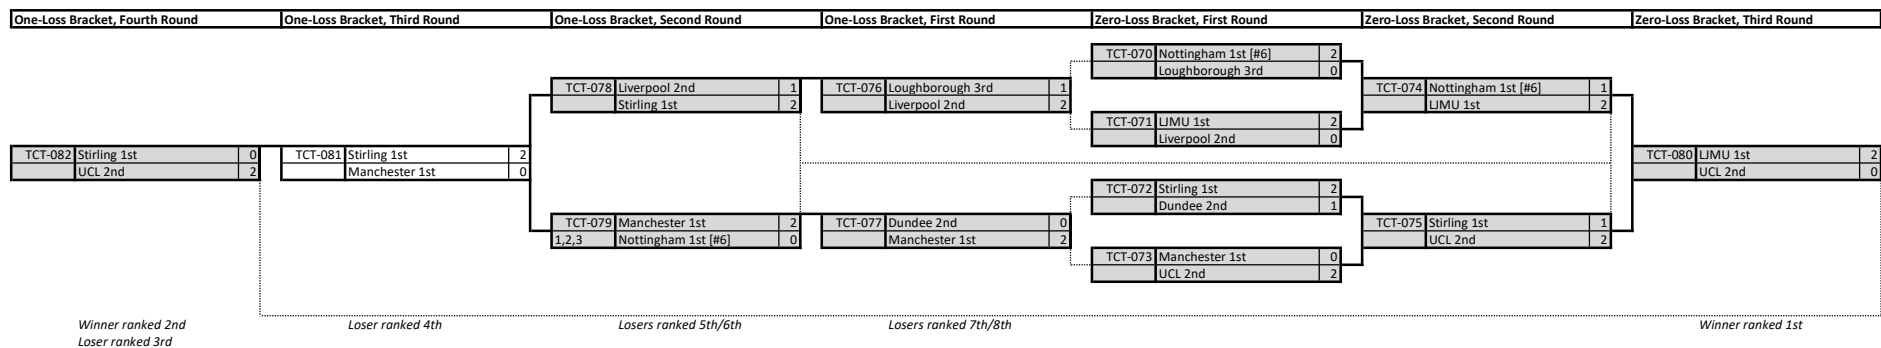

- Qualification
 C1 Man Met 1st
 C2 Exeter 1st [#2]
 T1 Loughborough 1st
 T2 UCL 1st

**BUCS-UPC NINE-BALL POOL
TEAM CHAMPIONSHIP / TROPHY GROUP D
2021-22**

- Qualification
 C1 Leeds 1st (#4)
 C2 Southampton 1st
 T1 Bristol 2nd
 T2 Edge Hill 1st

**BUCS-UPC NINE-BALL POOL
TEAM CHAMPIONSHIP / TROPHY GROUP E
2021-22**

- Qualification
 C1 Liverpool 1st [#5]
 C2 Warwick 1st
 T1 Dundee 1st
 T2 Lancaster 2nd

BUCS-UPC NINE-BALL POOL TEAM CHAMPIONSHIP / TROPHY GROUP F 2021-22