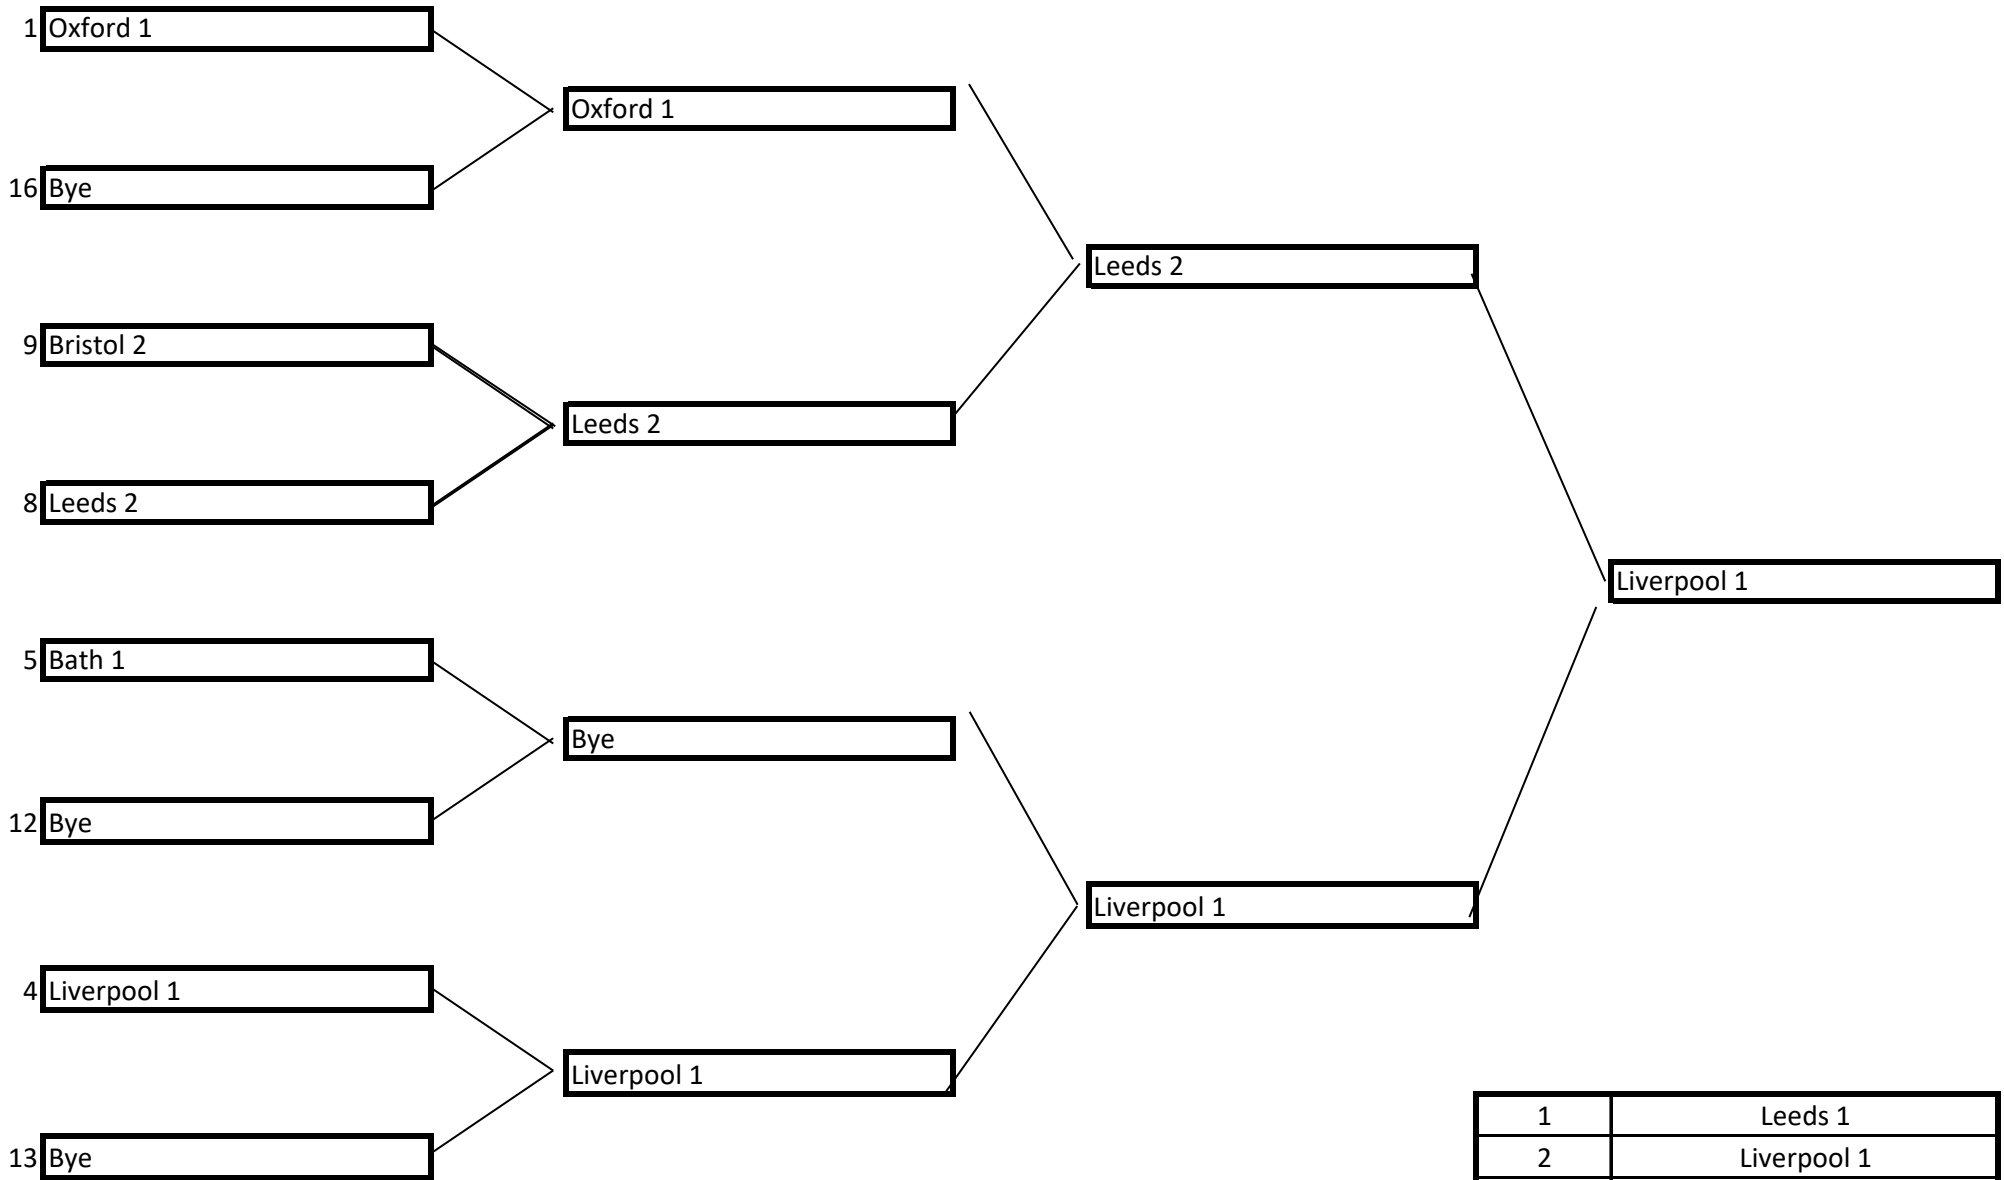

Dome Series North 2022 - Ski Duals - Results

1	Leeds 1
2	Liverpool 1
3	Bristol 1
4	Leeds 2

Dome Series North 2022 - Ski Duals - Results