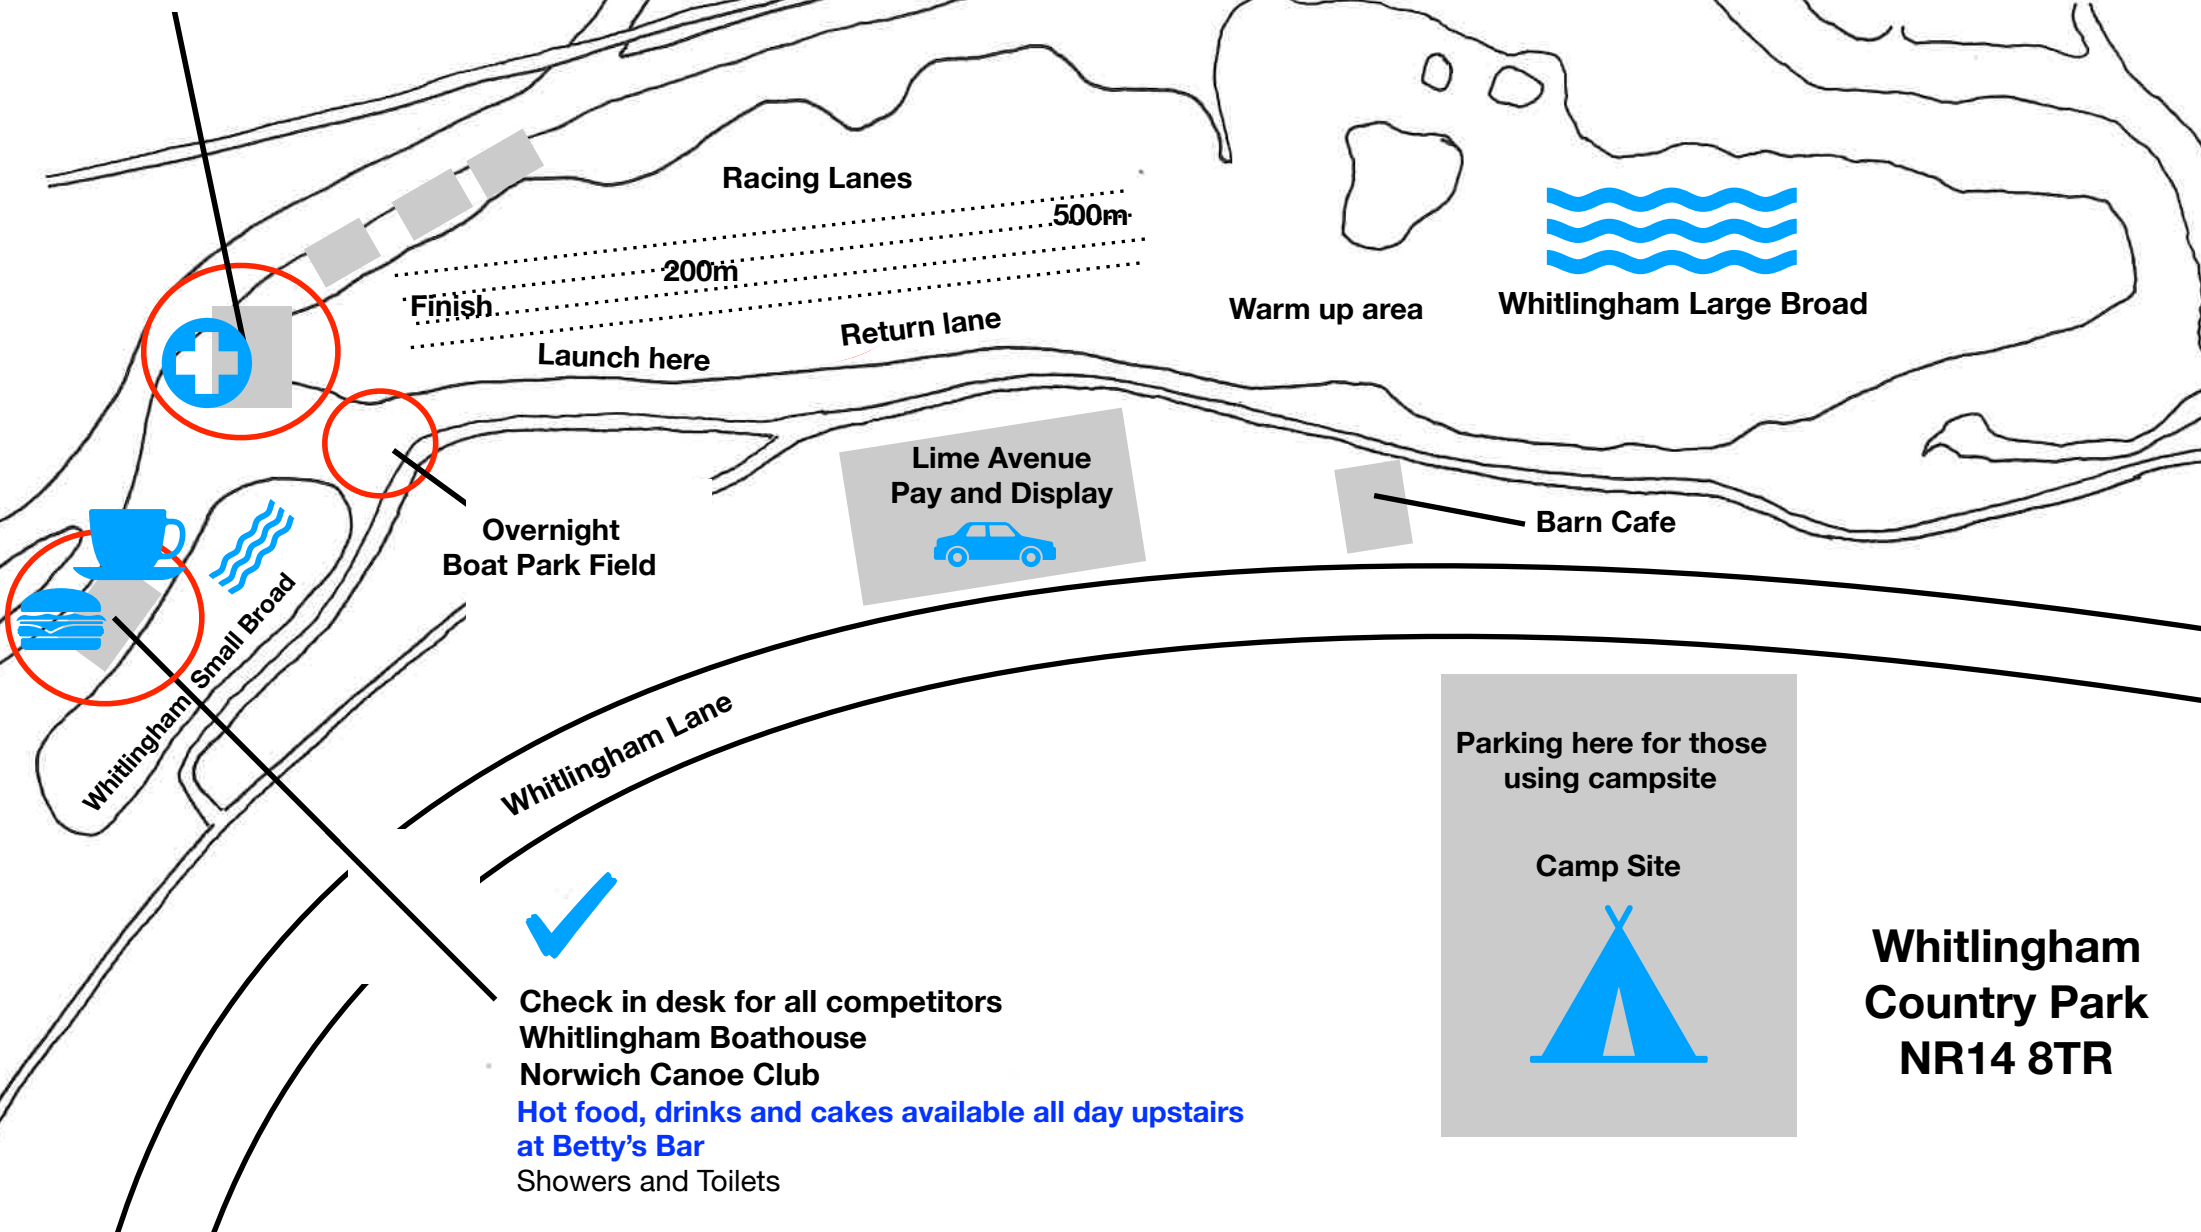

Whitlingham Adventure
Race Control
VIP Area
First Aid
Showers and toilets for competitors
Food available for volunteers only

Whitlingham Country Park
NR14 8TR