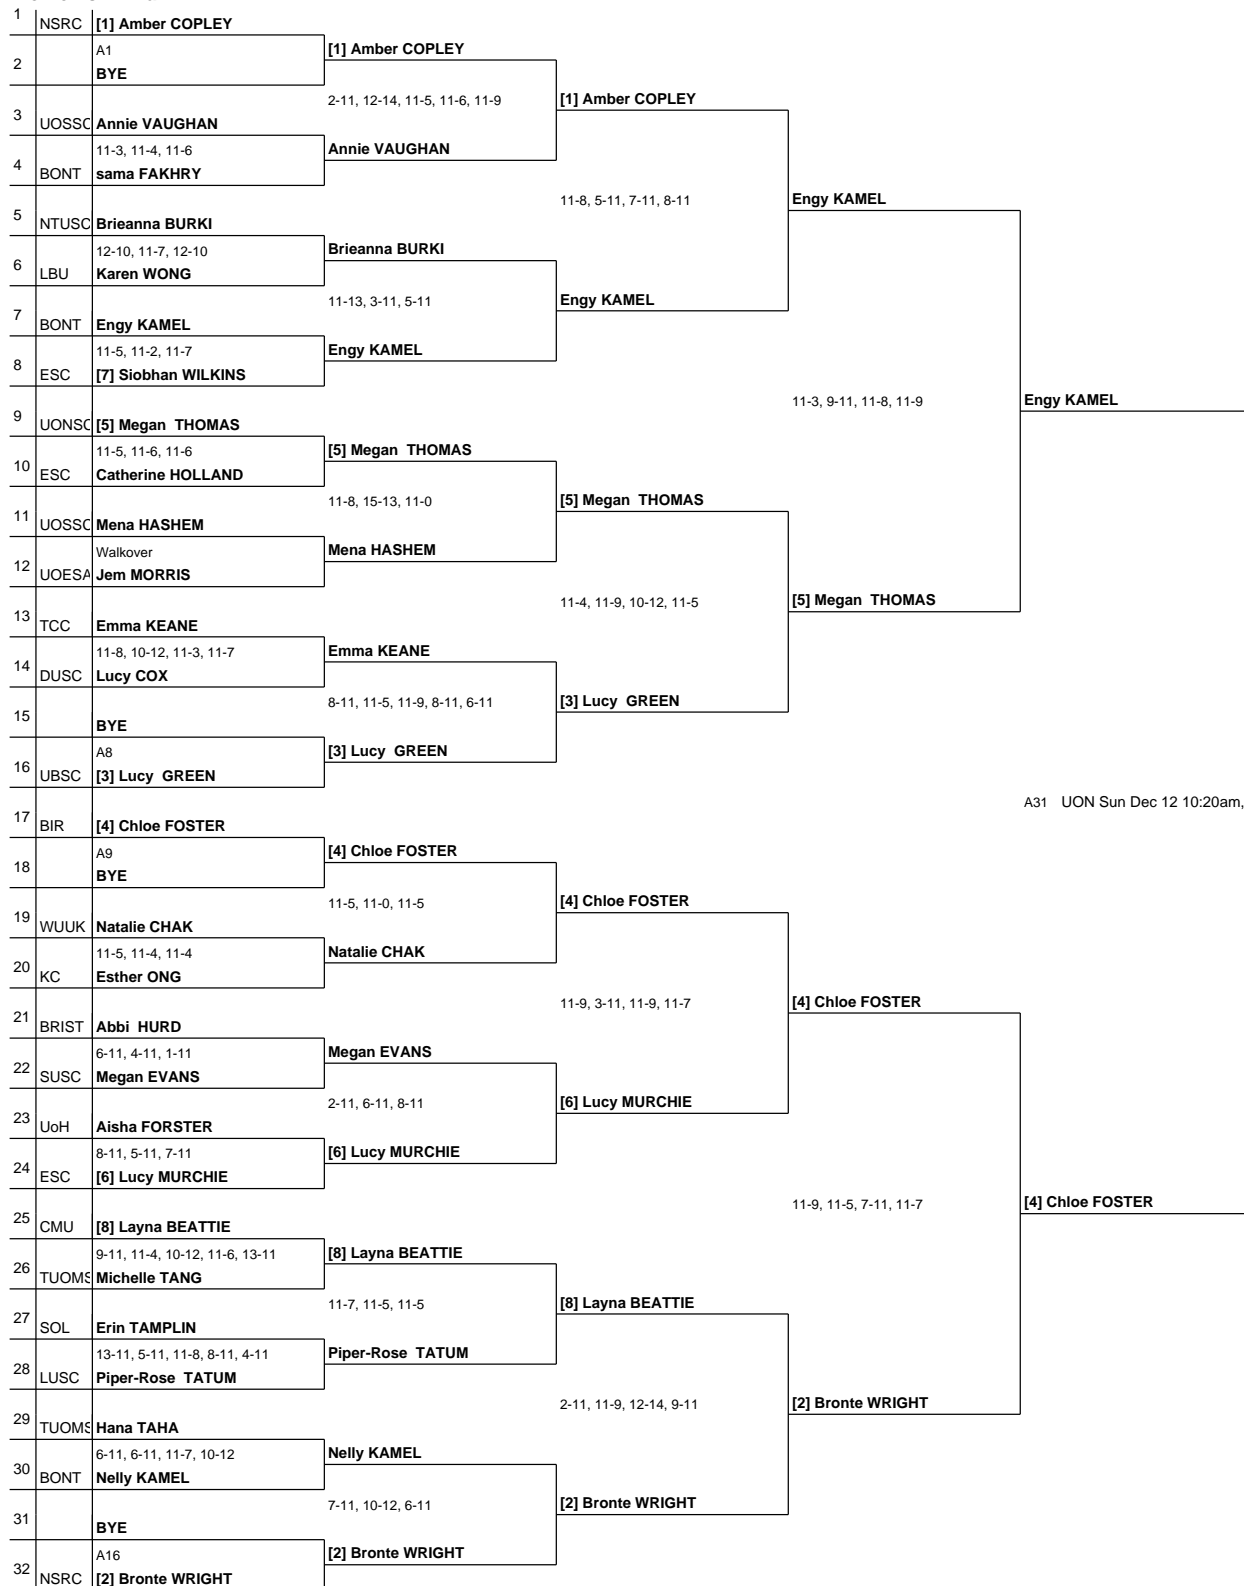

Women's A Position 13-16

BYE

G1
[13] Kirsch ROSIE

[13] Kirsch ROSIE

G3 UON Sun Dec 12, 11am, Ct. 3

[12] Barker JOSIE
11-5, 11-5, 11-7

[12] Barker JOSIE

[15] Jess MORGAN

Women's A Position 15-16

BYE

H1
[15] Jess MORGAN

[15] Jess MORGAN

2021 Bucs Individual Championships

Womens B Grade

Women's B Draw

A31 UON Sun Dec 12 10:20am, Ct. 7