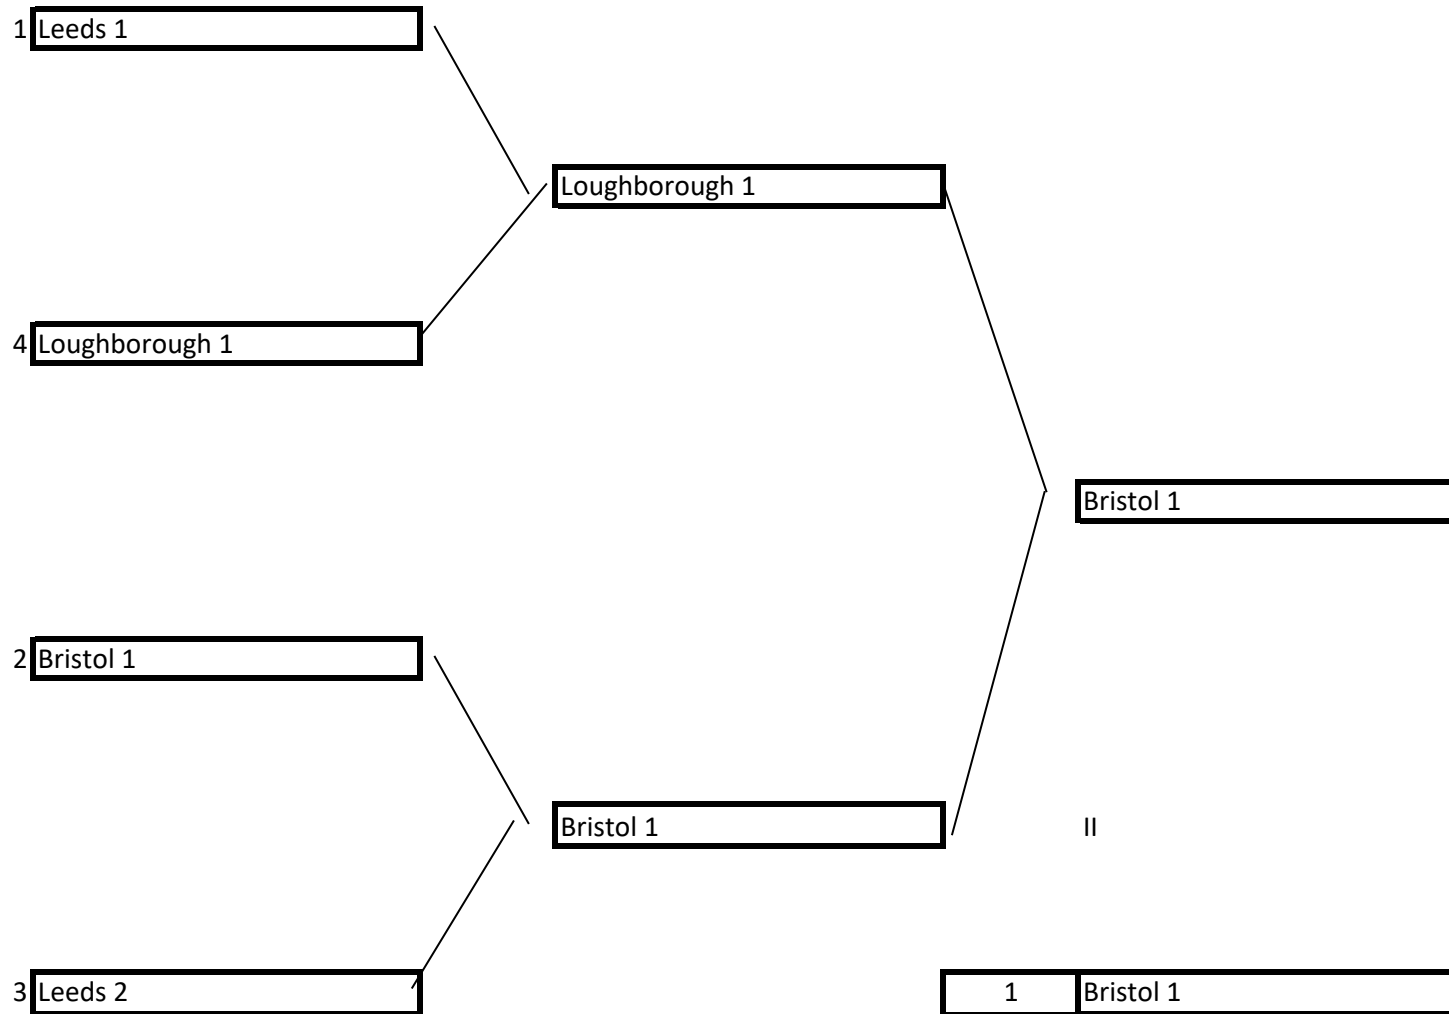

Dome Series North 2022 - Duals SB - Results

1	Bristol 1
2	Loughborough 1
3	Leeds 1
4	Leeds 2