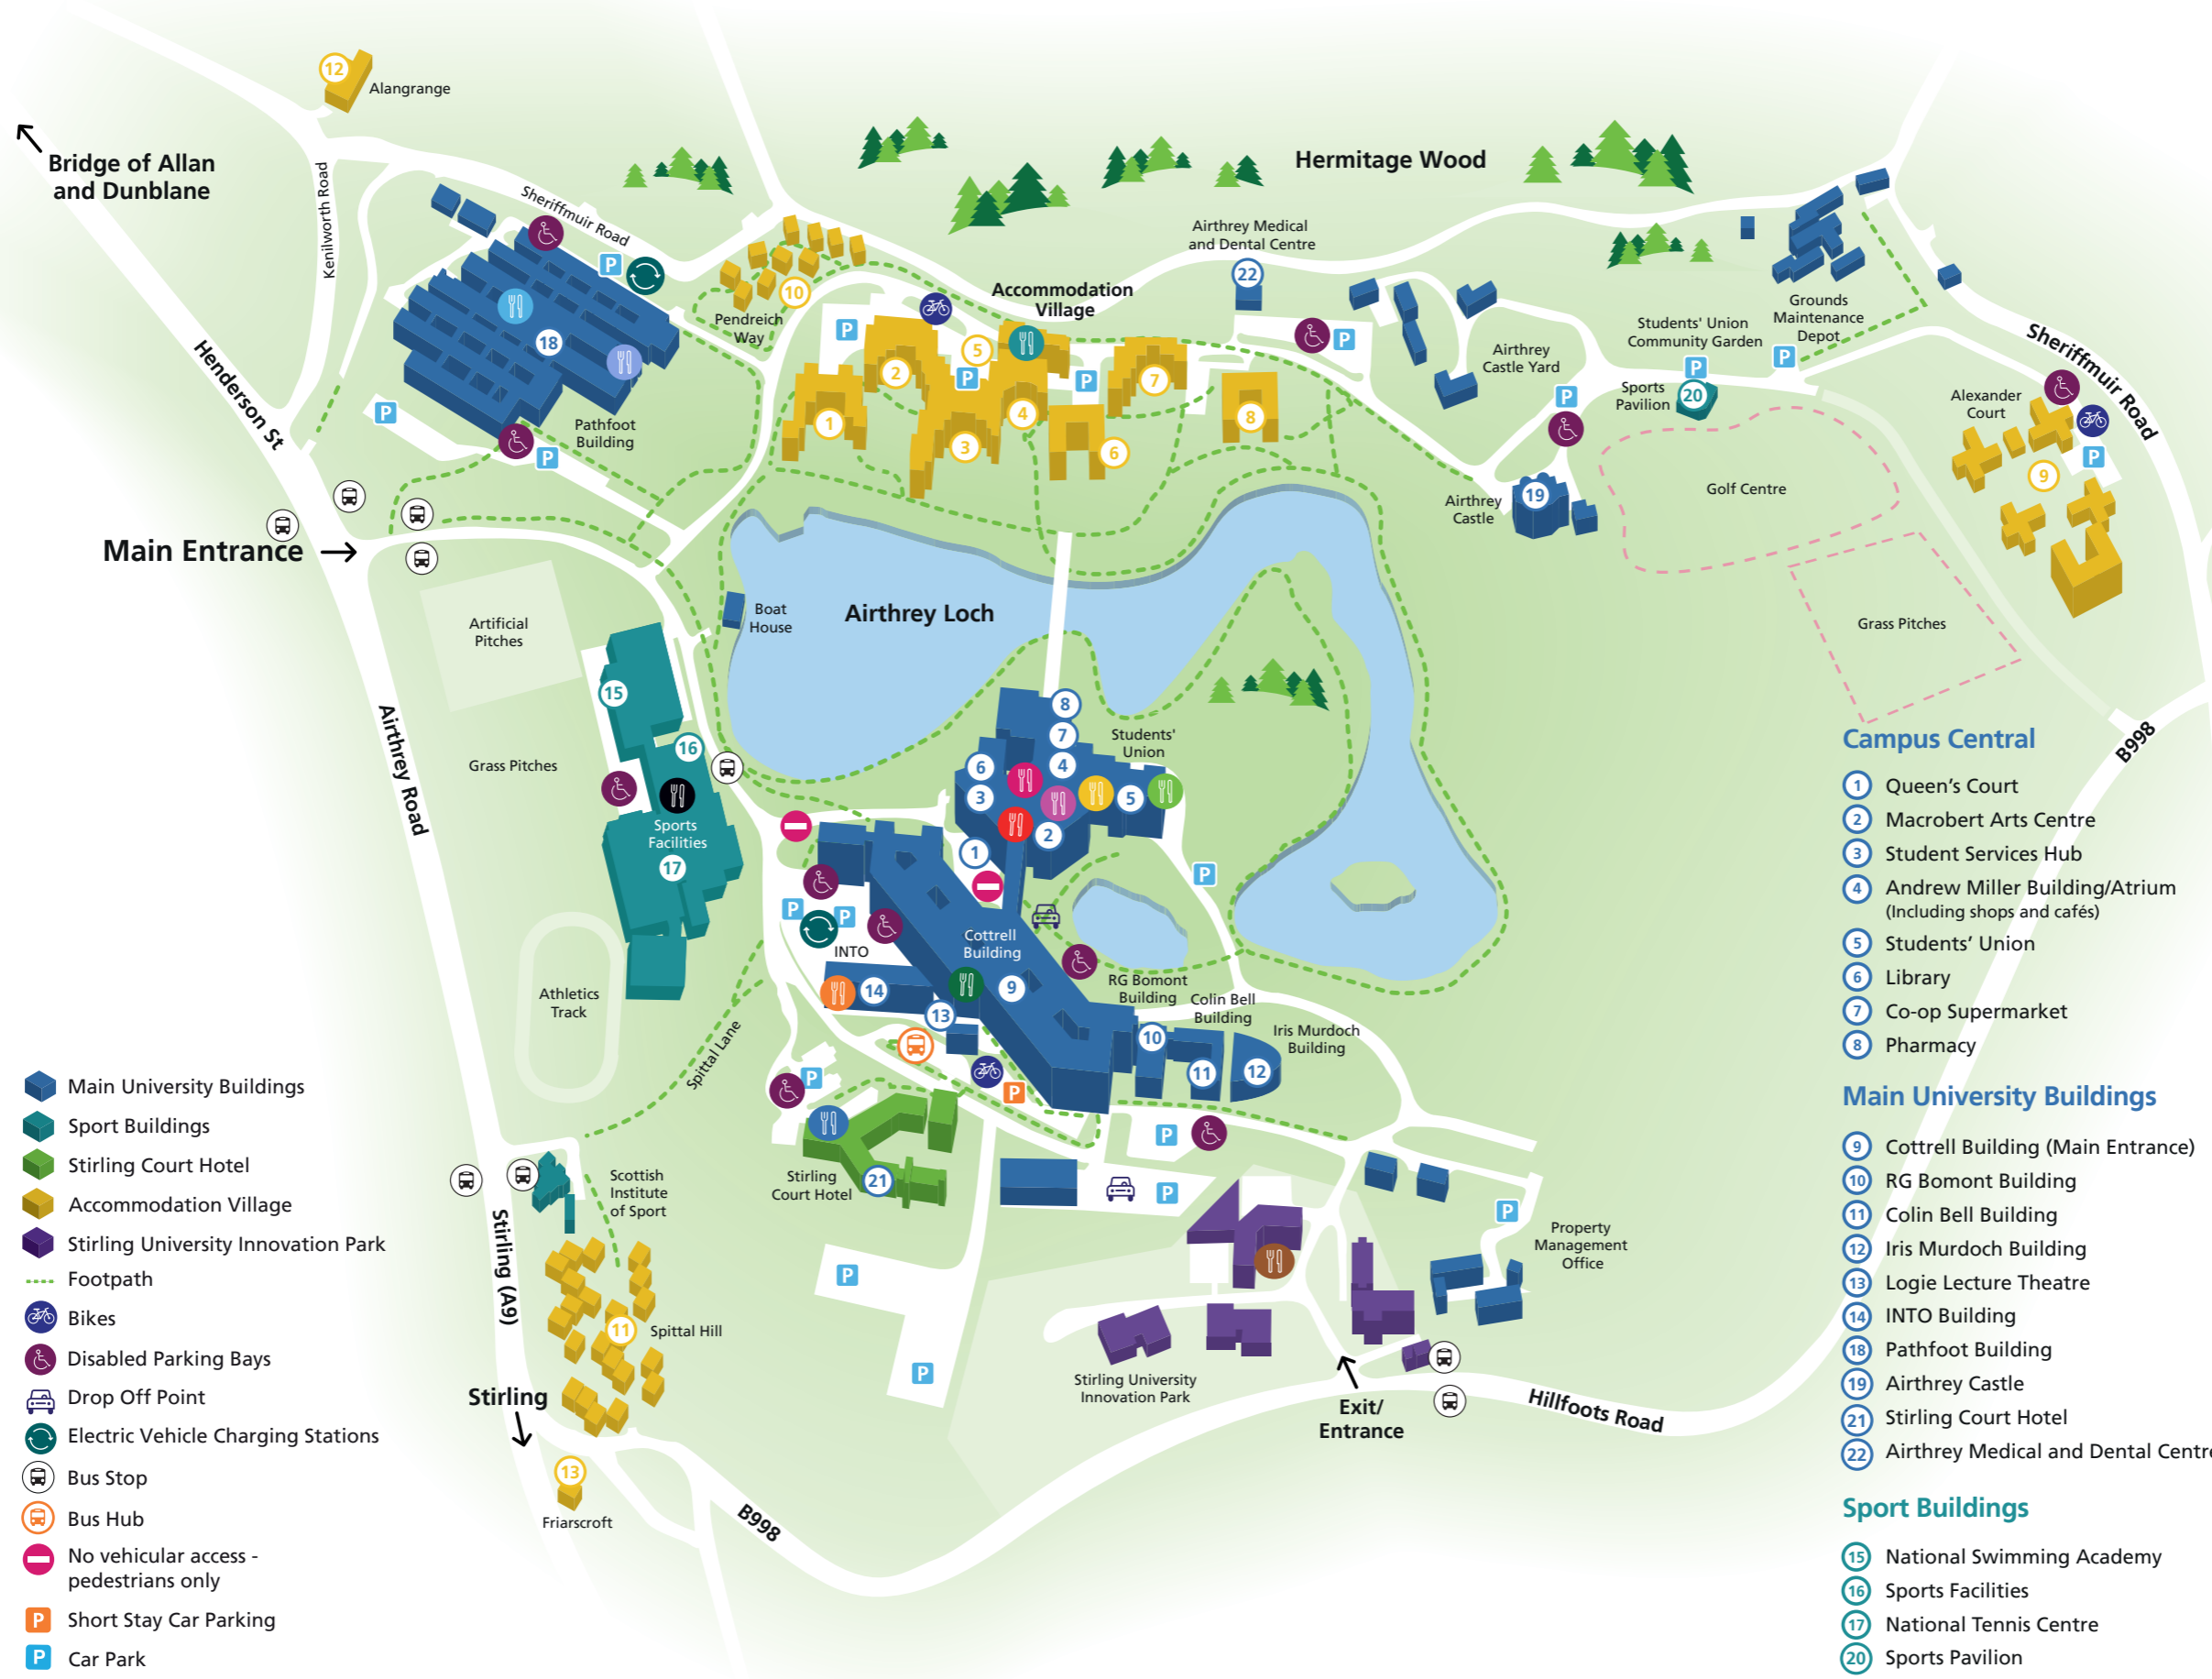

Campus map

-  Main University Buildings
-  Sport Buildings
-  Stirling Court Hotel
-  Accommodation Village
-  Stirling University Innovation Park
-  Footpath
-  Bikes
-  Disabled Parking Bays
-  Drop Off Point
-  Electric Vehicle Charging Stations
-  Bus Stop
-  Bus Hub
-  No vehicular access - pedestrians only
-  Short Stay Car Parking
-  Car Park

- Campus Central**
- 1 Queen's Court
 - 2 Macrobert Arts Centre
 - 3 Student Services Hub
 - 4 Andrew Miller Building/Atrium (Including shops and cafés)
 - 5 Students' Union
 - 6 Library
 - 7 Co-op Supermarket
 - 8 Pharmacy
- Main University Buildings**
- 9 Cottrell Building (Main Entrance)
 - 10 RG Bomont Building
 - 11 Colin Bell Building
 - 12 Iris Murdoch Building
 - 13 Logie Lecture Theatre
 - 14 INTO Building
 - 18 Pathfoot Building
 - 19 Airthrey Castle
 - 21 Stirling Court Hotel
 - 22 Airthrey Medical and Dental Centre
- Sport Buildings**
- 15 National Swimming Academy
 - 16 Sports Facilities
 - 17 National Tennis Centre
 - 20 Sports Pavilion

- Catering**
-  Bite
 -  Café Bar at Macrobert
 -  Cafe at Scion House
 -  Crush Hall Pod
 -  Haldane's Restaurant
 -  Nourish
 -  Pathfoot Dining Room
 -  Refresh
 -  Scran
 -  Stirling Court Hotel
 -  Students' Union
 -  SUP
 -  Umami
- Accommodation Village**
- 1 Andrew Stewart Hall
 - 2 H. H. Donnelly House
 - 3 Fraser of Allander House
 - 4 Polwarth House
 - 5 Willow Court
 - 6 Beech Court
 - 7 Muirhead House
 - 8 Juniper Court
 - 9 Alexander Court (Including Townhouses)
 - 10 Pendreich Way
 - 11 Spittal Hill
 - 12 Alangrange
 - 13 Friarscroft